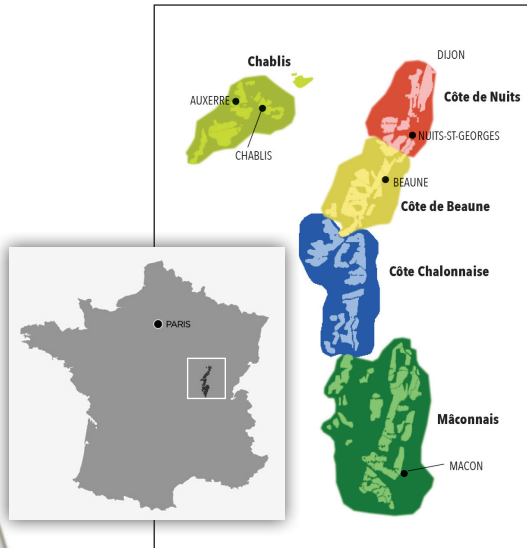

## A GREAT FAMILY TRADITION

Our traditional family-owned Wine House is located in the beautiful village of Santenay in the south of the Cote de Beaune since 1860. The skills and know-how at Prosper Maufoux have been at the service of a wide range of Burgundian appellations. Since then, we have sourced grapes and aged wines amongst the best climates of Burgundy with the aim to honor the Burgundian terroir expression.